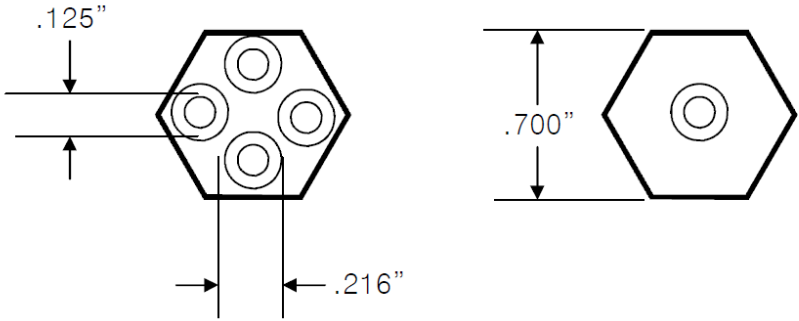

ART. 1505033 SDOPPIATORE

7703 3" JUNCTION BLOCK DIMENSIONS

SIDE VIEW OF CAP NUTS