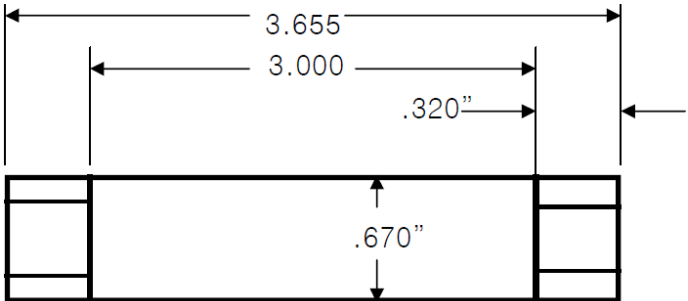

ART. 1505033 SDOPPIATORE

7703 3" JUNCTION BLOCK DIMENSIONS

SIDE VIEW OF CAP NUTS