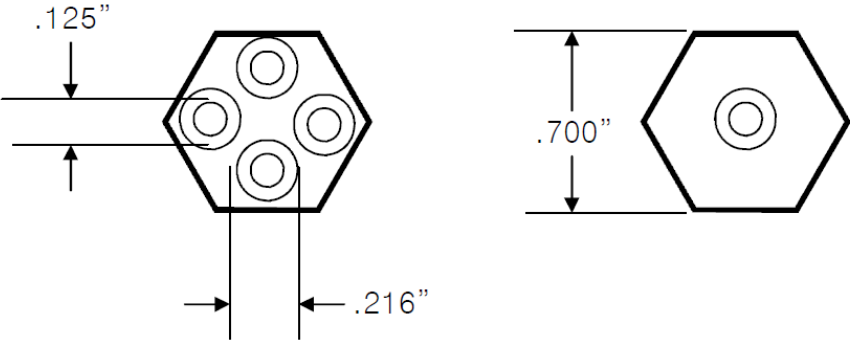

ART. 1505450 SDOPPIATORE

7703 4" JUNCTION BLOCK DIMENSIONS

SIDE VIEW OF CAP NUTS