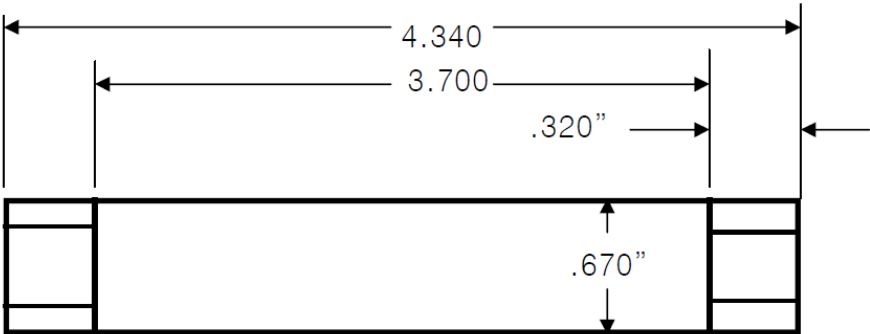

ART. 1505450 SDOPPIATORE

7703 4" JUNCTION BLOCK DIMENSIONS

SIDE VIEW OF CAP NUTS