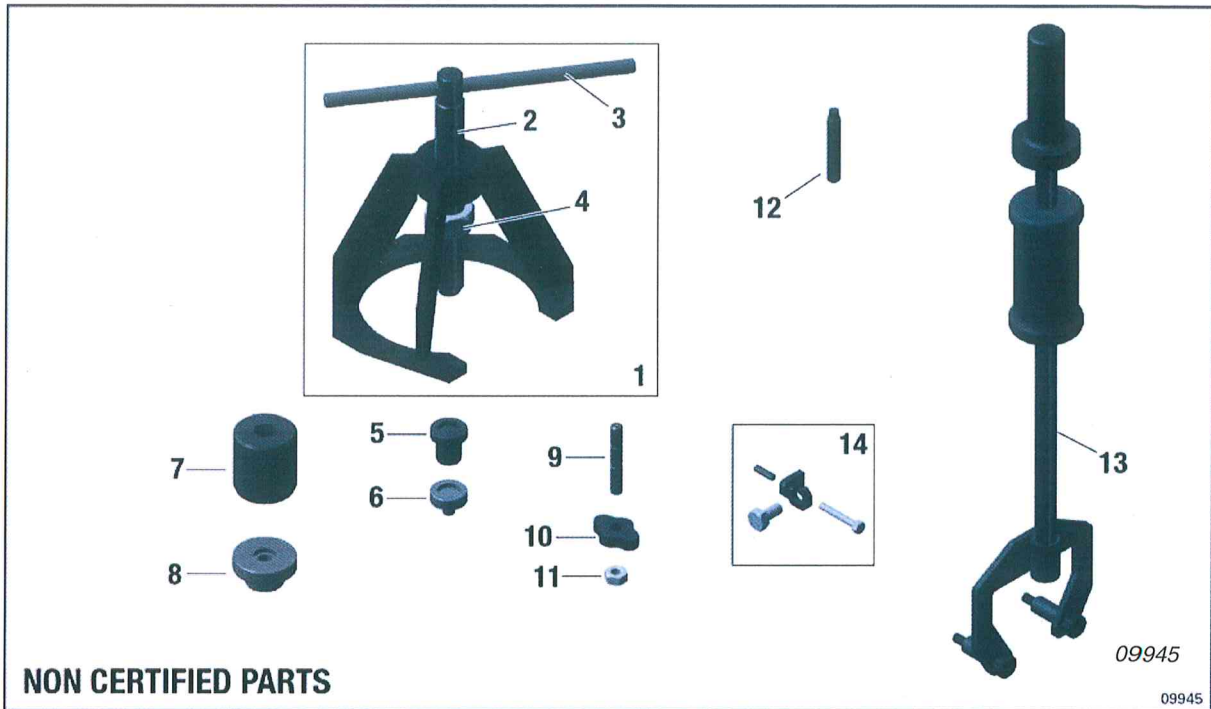

**BRP-Rotax**  
ILLUSTRATED PARTS CATALOG

**REPAIR TOOLS**

ITEM NO.	Application	ITEM NO.	Application
1-4	Roller bearing 25x25x15, oil seal 30x52x7	9	Roller bearing 25x52x15, oil seal 30x52x7
5	Prop shaft version 2	10-11	Roller bearing 25x52x15, oil seal 30x52x7, oil inlet cover
6	Prop shaft version 3	12	Crankshaft locking screw M8x50
7	Roller bearing 25x52x15, oil seal 30x52x7, version 2	13-14	Gearbox
8	Roller bearing 25x52x15, oil inlet flange version 3		