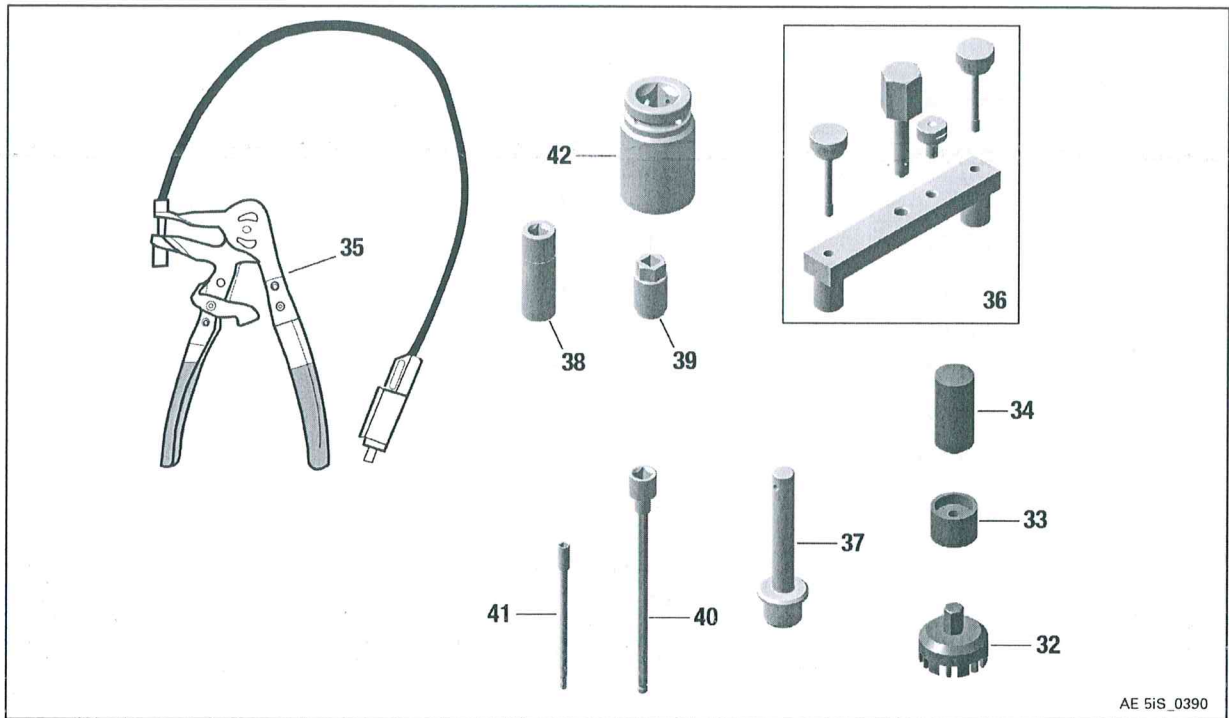

BRP-Rotax
ILLUSTRATED PARTS CATALOG

AE 5iS_0390

Figure 1.6: Repair tools

ITEM NO.	APPLICATION	ITEM NO.	APPLICATION
32	Water pump impeller	38	Pressure sensor Oil and Airbox
33	Rotary seal ignition housing	39	Temperature sensor Oil and Water
34	Oil seal 12x30x7 water pump shaft	40	Engine mount
35	Spring type hose clip 28	41	Intake manifold
36	Ignition housing	42	Nut for sprag clutch housing
37	Oil seal 28x38x7 ignition housing		