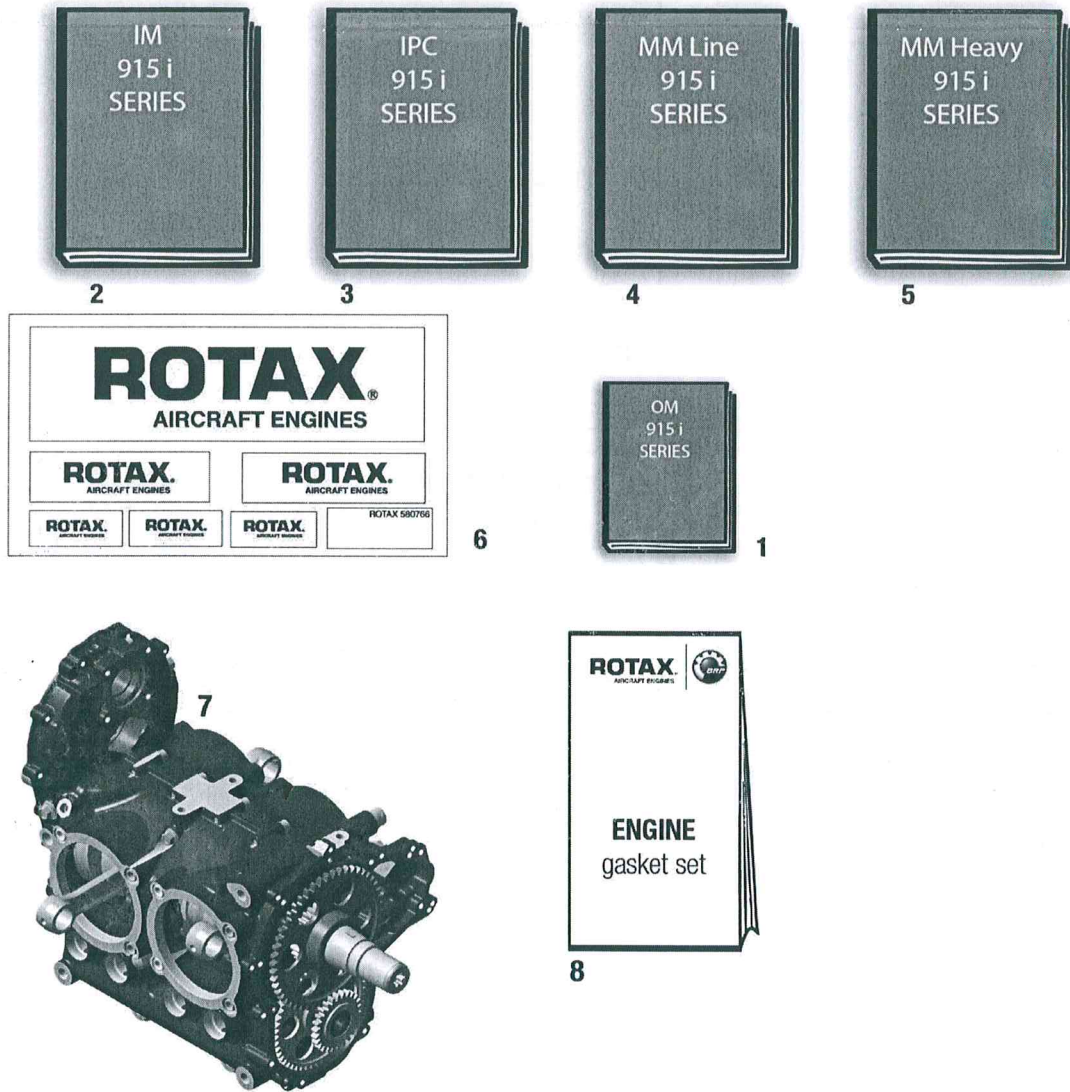

BRP-Rotax
ILLUSTRATED PARTS CATALOG

DOCUMENTATION, LABELS, GASKET SETS

AE SIS_0262

Figure 1.10