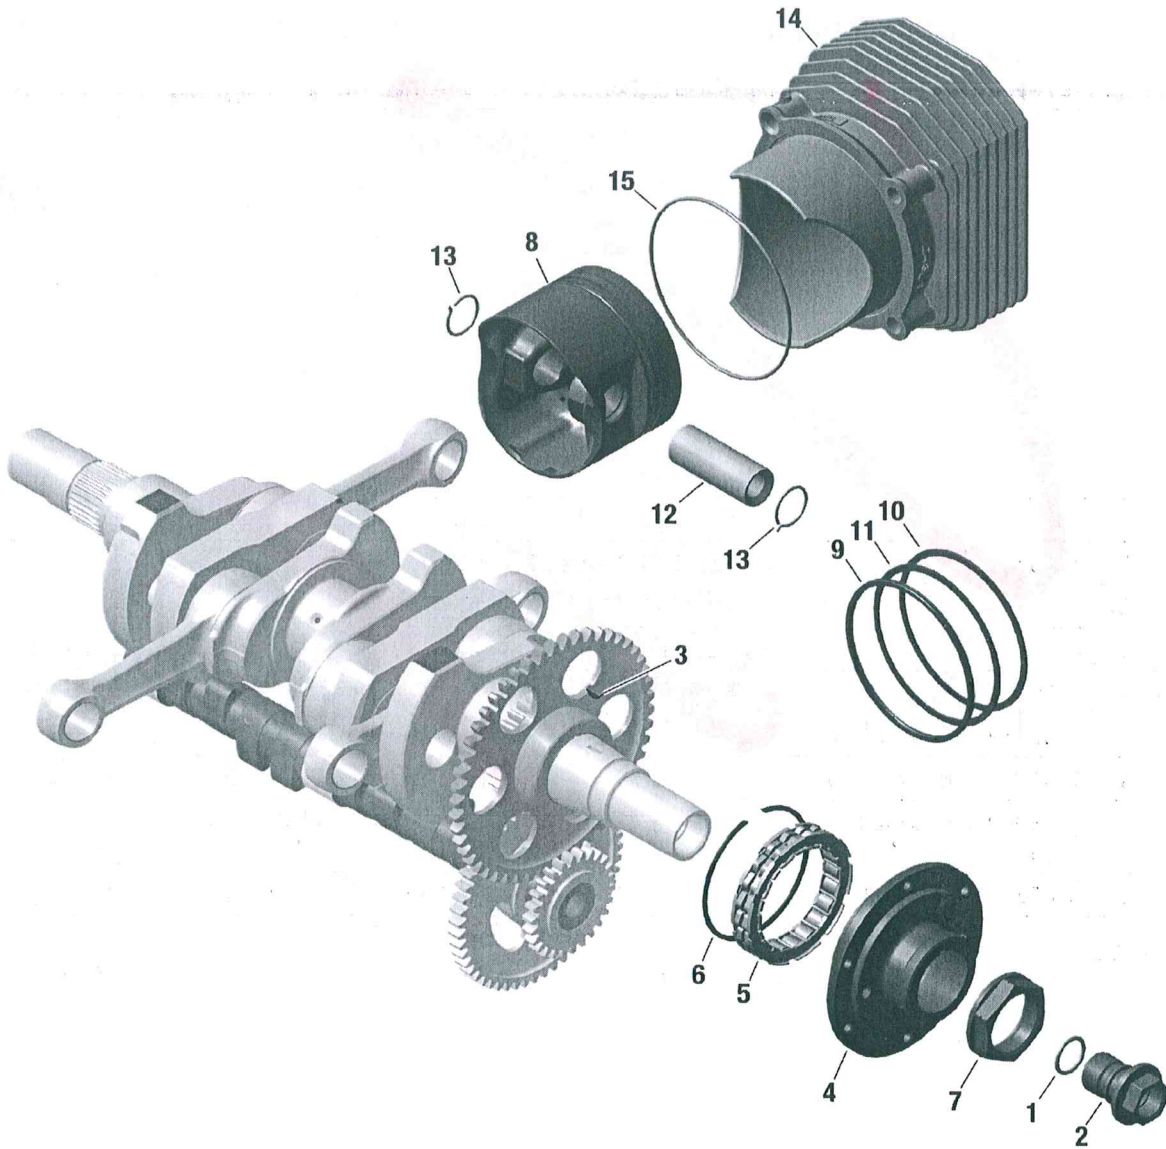

BRP-Rotax
ILLUSTRATED PARTS CATALOG

CRANKSHAFT, PISTON, CYLINDER, SPRAG CLUTCH

AE 5iS_0259

Figure 7.2: 72-20-00