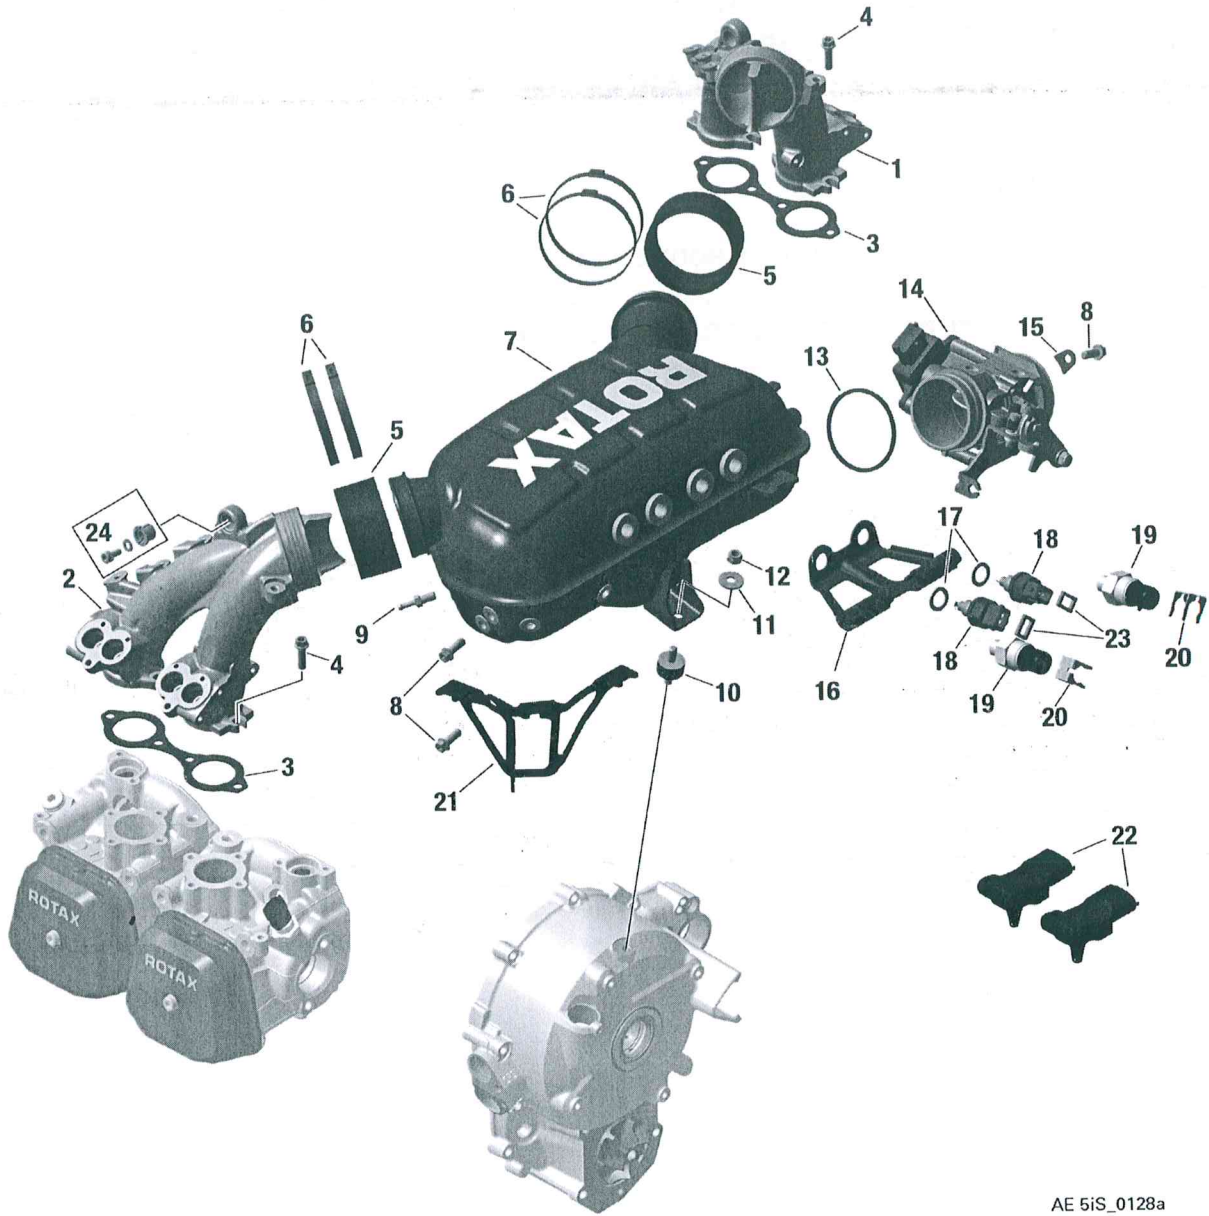

BRP-Rotax
ILLUSTRATED PARTS CATALOG

INTAKE MANIFOLD, AIRBOX, THROTTLE BODY SOCKET

AE 5iS_0128a

Figure 8.1: 73-10-00

73-10-00

Page 2
December 01 2017

Effectivity: 915 i A Series
Edition 0/Rev. 0