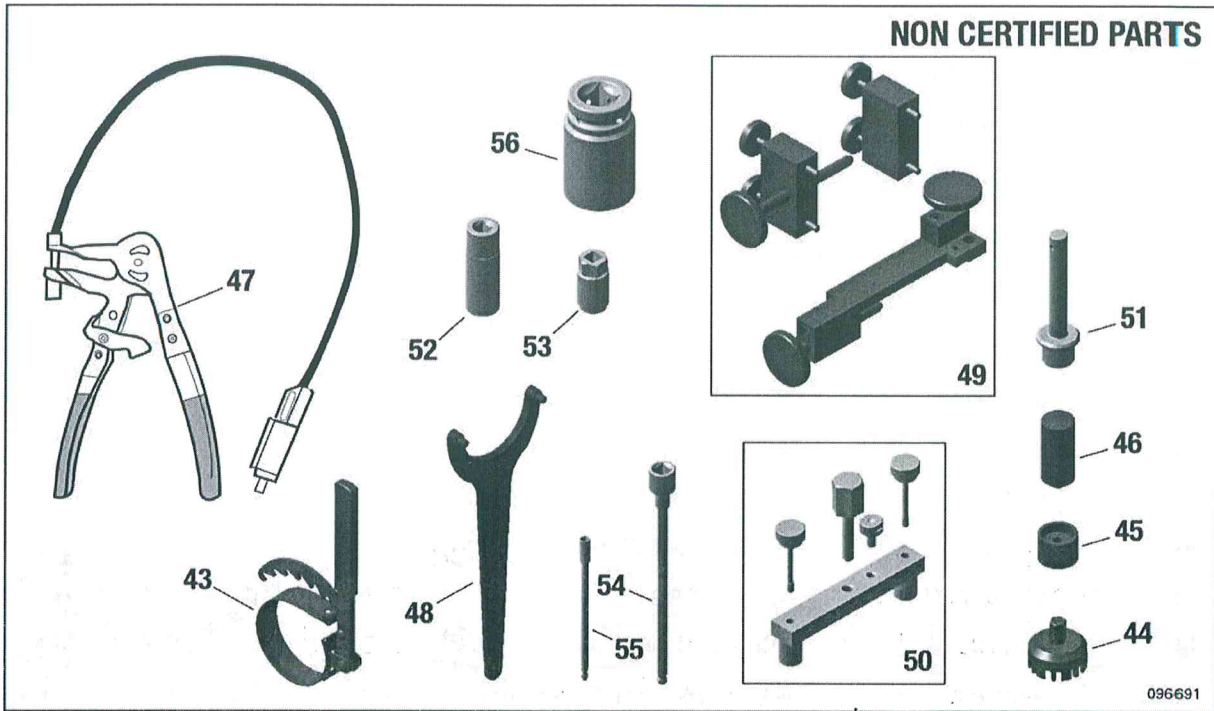

**BRP-Rotax**  
ILLUSTRATED PARTS CATALOG  
**REPAIR TOOLS**

ITEM NO.	Application	ITEM NO.	Application
43	Oil filter removal	50	Ignition housing
44	Waterpump impeller	51	Oil Seal 28x38x7 Ignition housing
45	Rotary seal ignition housing	52	Pressure sensor Oil and Airbox
46	Oil Seal 12x30x7 water pump shaft	53	Temperature sensor Oil and Water
47	Spring type hose clip 28	54	Engine mount
48	Overload clutch	55	Intake manifold
49	Crankcase	56	Nut for sprag clutch housing