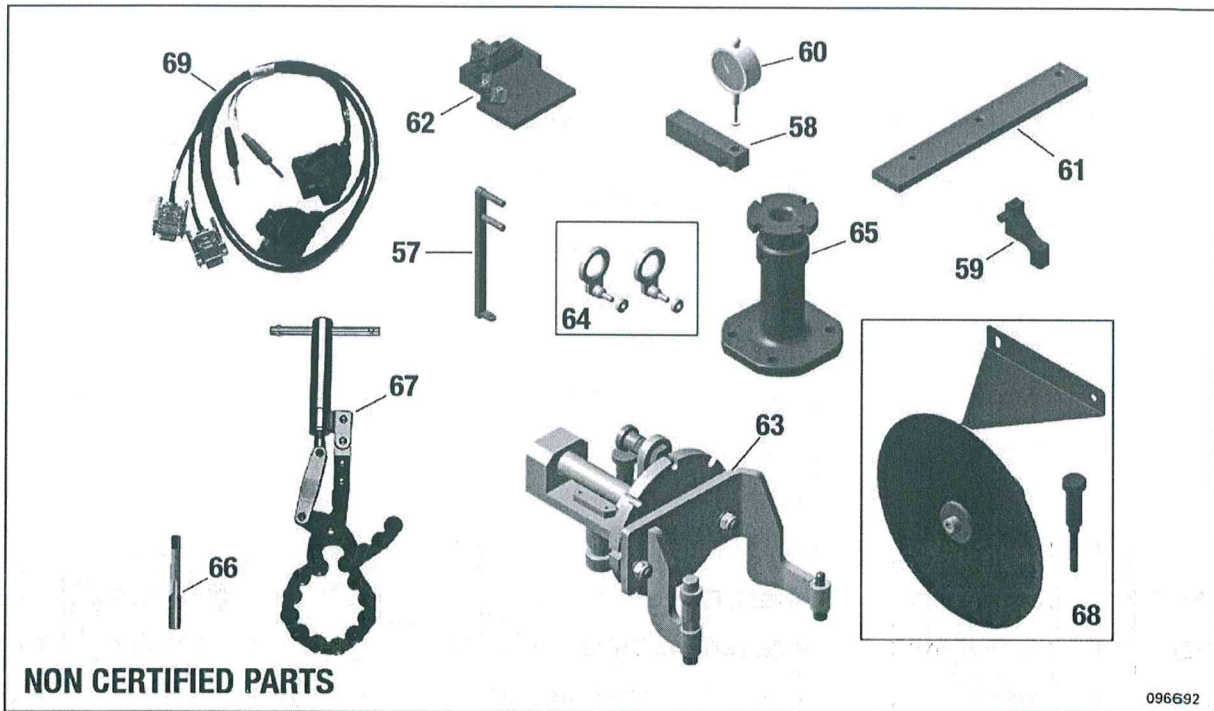

BRP-Rotax
ILLUSTRATED PARTS CATALOG

REPAIR TOOLS

ITEM NO.	Application	ITEM NO.	Application
57	Crankcase	64	Engine removal
58	Checking plain bearing projection	65	Trestle support
59-60	Dial gauge	66	Thread bent socket
61	Checking plain bearing position	67	Oil filter
62	Dial gauge adapter for valve seat inspect	68	Twist of crankshaft
63	Crankcase	69	ECU (Engine Control Unit)