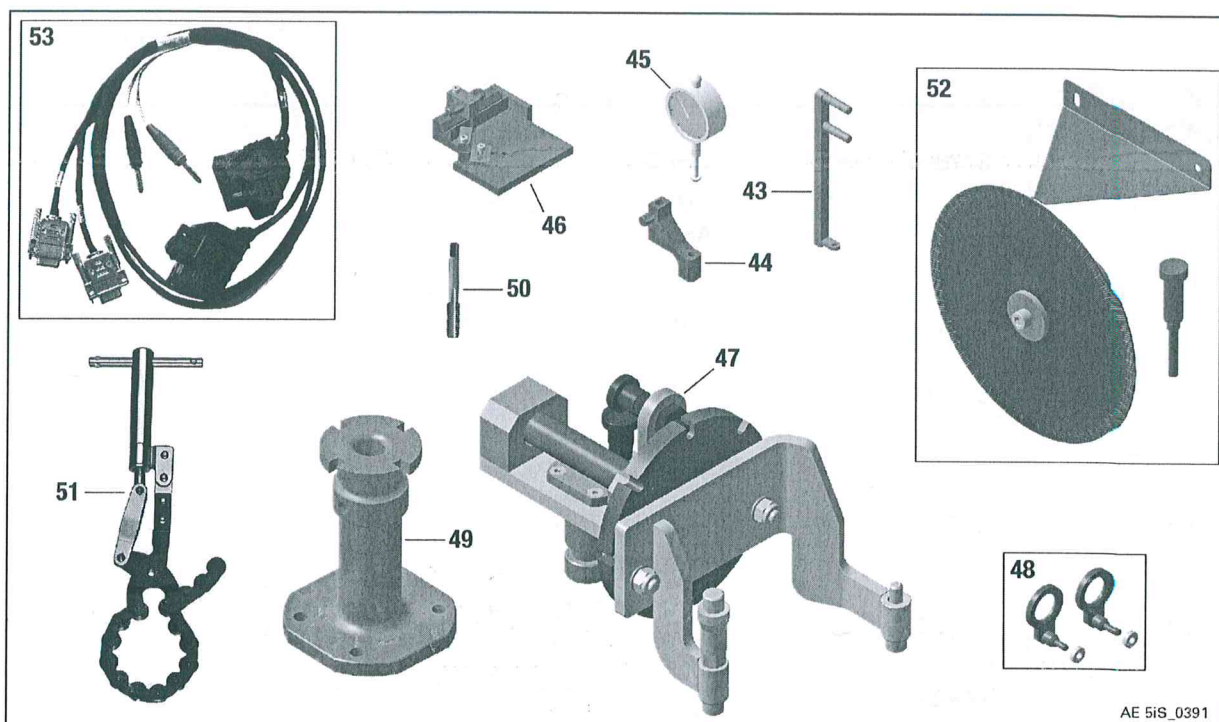

BRP-Rotax ILLUSTRATED PARTS CATALOG

Figure 1.7: Repair tools

ITEM NO.	APPLICATION	ITEM NO.	APPLICATION
43	Crankcase	49	Trestle support
44-45	Dial gauge	50	Thread bent socket
46	Dial gauge adapter for valve seat inspect	51	Oil filter
47	Crankcase	52	Twist of crankshaft
48	Engine removal	53	ECU (Engine Control Unit)