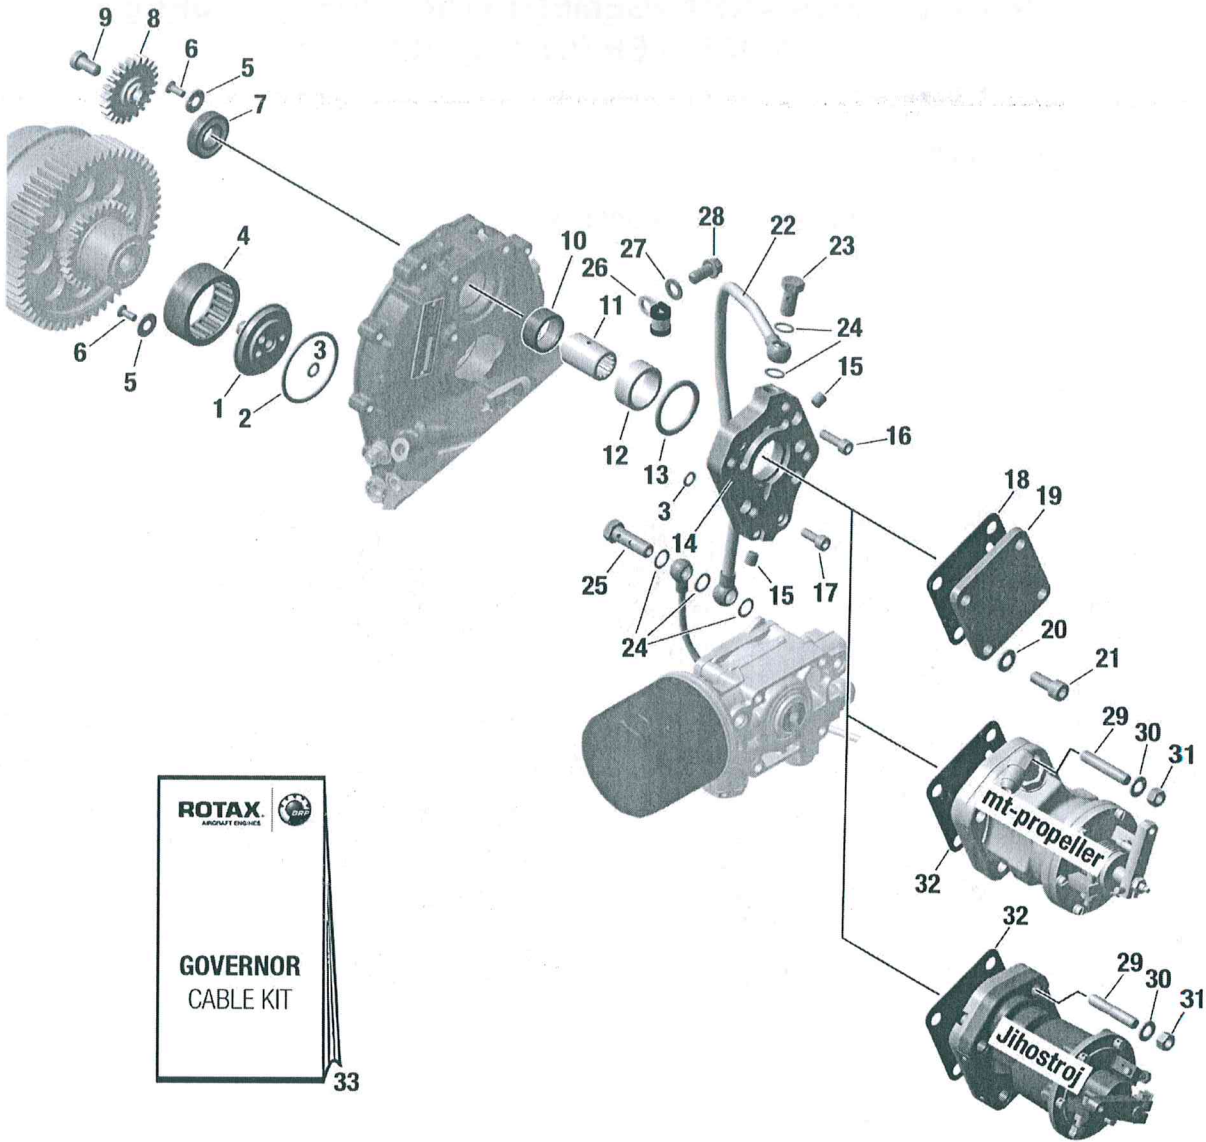

BRP-Rotax
ILLUSTRATED PARTS CATALOG

HYDR. GOVERNOR FOR CONSTANT SPEED PROPELLER

AE 5iS_0216

Figure 4.1: 61-20-00

61-20-00

Page 2
December 01 2017

Effectivity: 915 i A Series
Edition 0/Rev. 0