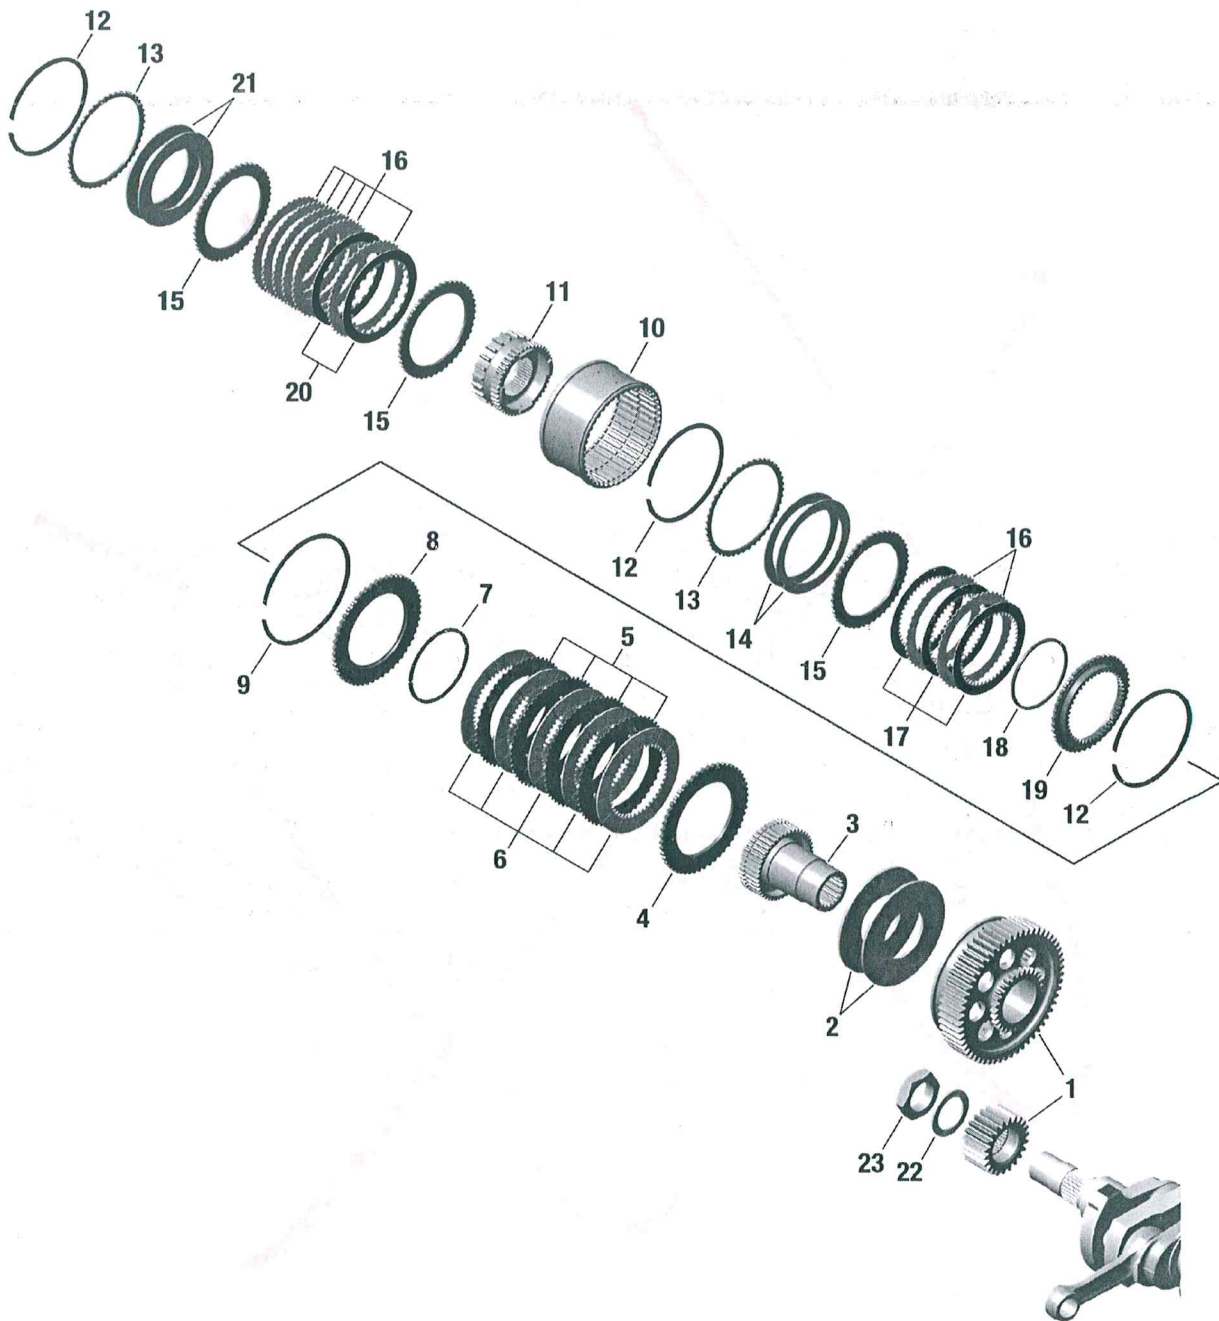

BRP-Rotax  
ILLUSTRATED PARTS CATALOG

OVERLOAD CLUTCH

AE 5iS\_0210

Figure 6.2: Overload clutch