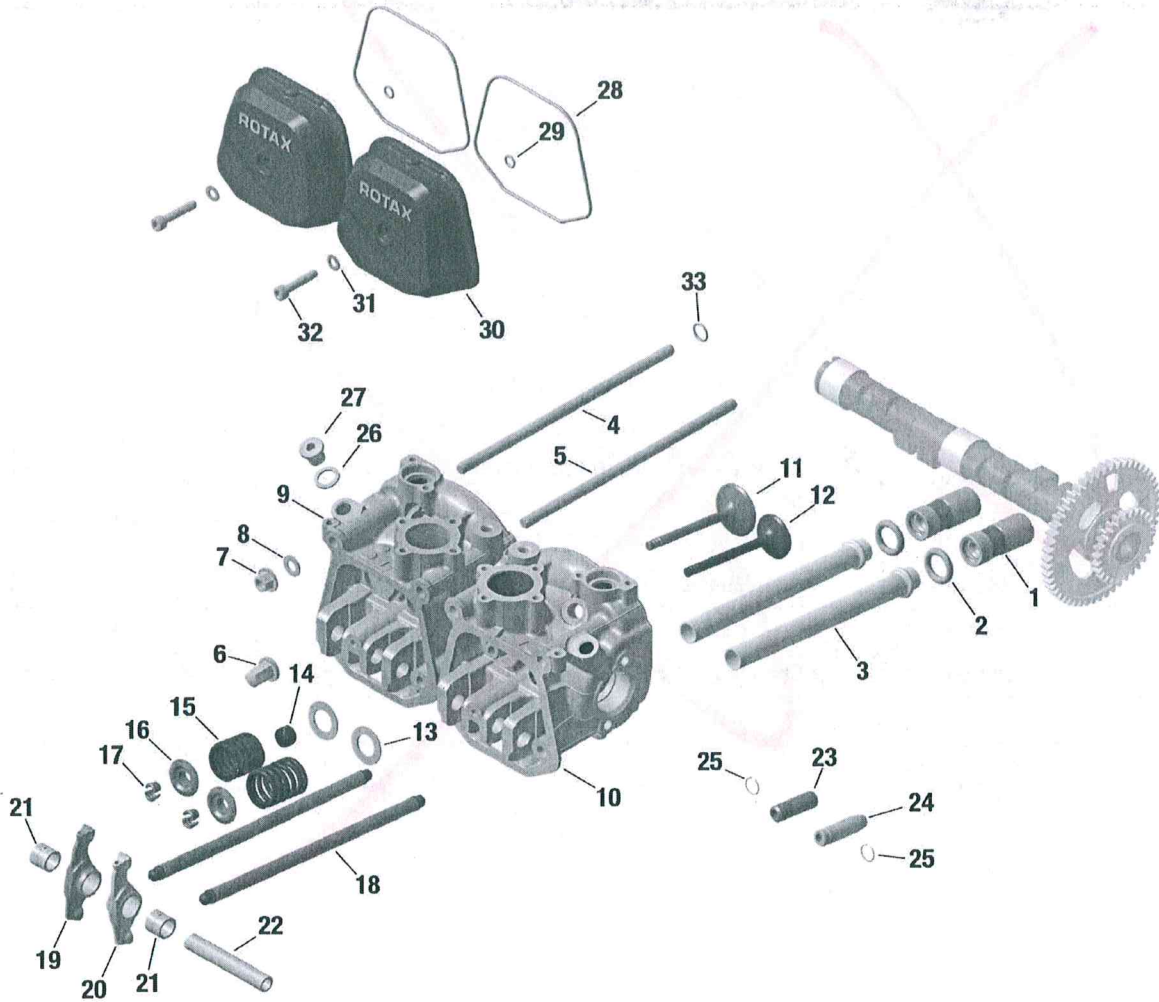

BRP-Rotax
ILLUSTRATED PARTS CATALOG

CAMSHAFT, VALVE TRAIN, CYLINDER HEAD, VALVE COVER

AE_915iS_0261

Figure 7.3: 72-20-00

72-20-00

Page 6
December 01 2017

Effectivity: 915 i A Series
Edition 0/Rev. 0