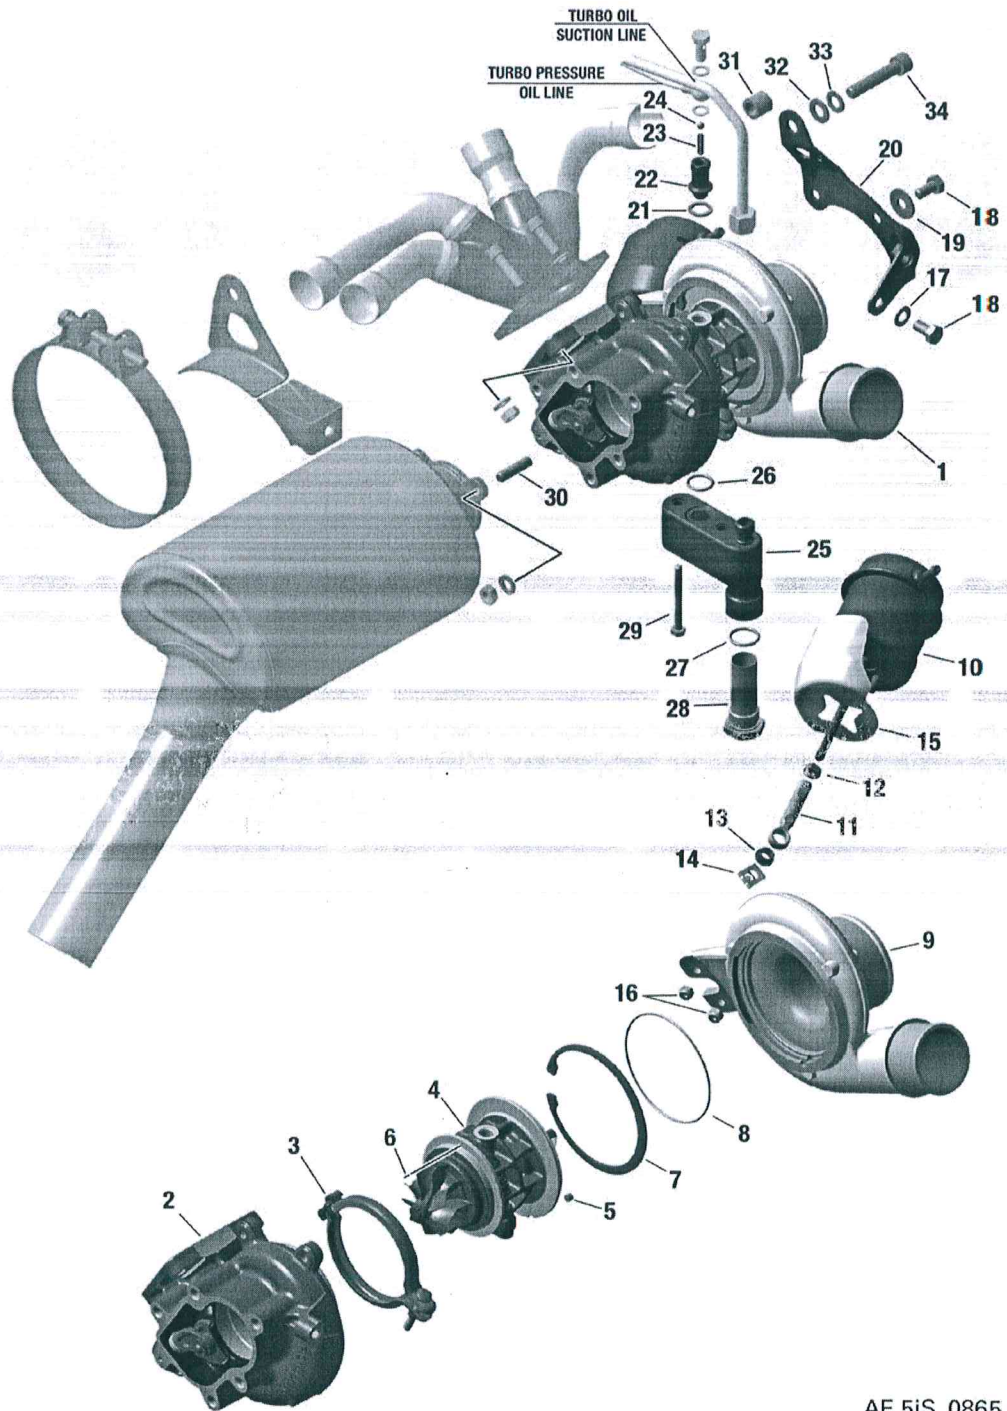

BRP-Rotax  
ILLUSTRATED PARTS CATALOG

AE 5iS\_0865

Figure 12.2: 78-10-00, TURBOCHARGER MY20