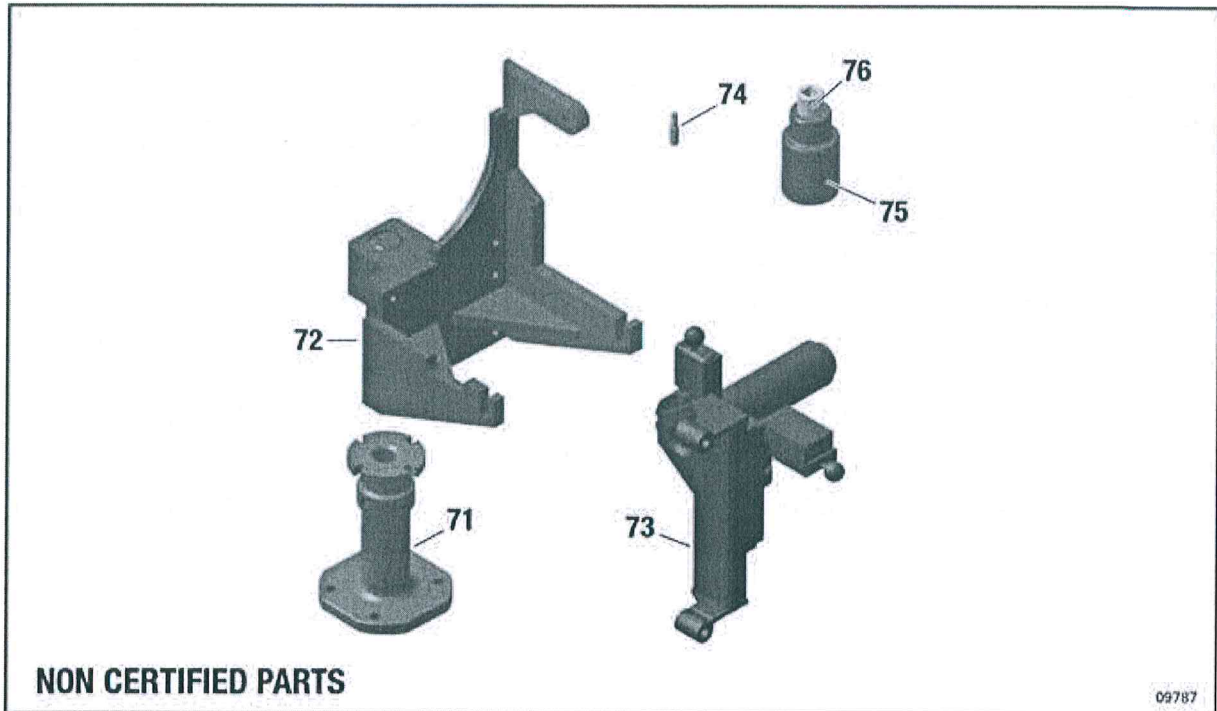

BRP-Rotax
ILLUSTRATED PARTS CATALOG

ITEM NO.	Application	ITEM NO.	Application
70	Slim edition for magneto hub	71	Engine support
72	For engine fixation (912 with engine suspension frame on the gearbox/914)	73	For engine fixation (912/914) without engine suspension frame
74	For magnetic drain plug (old version)	75	Hex. nut (A/F 46), crankshaft magneto side
76	1" to 3/4" adapter for socket		